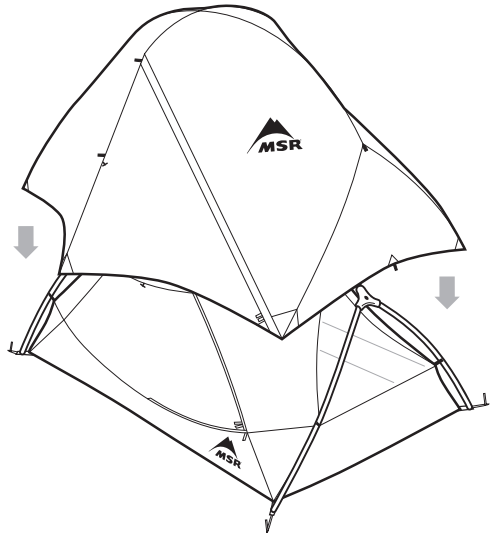

HUBBA HUBBA™ 1

Assembly Instructions

1

2

3

4

MOUNTAIN SAFETY RESEARCH®

© 2021 Cascade Designs, Inc.
4000 First Avenue South
Seattle, WA 98134 USA
1-800-531-9531 | 1-206-505-9500