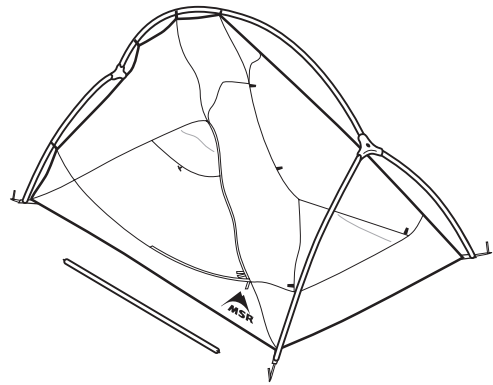

HUBBA HUBBA™ 1

Assembly Instructions

1

2

3

4

MOUNTAIN SAFETY RESEARCH®

© 2021 Cascade Designs, Inc.
4000 First Avenue South
Seattle, WA 98134 USA
1-800-531-9531 | 1-206-505-9500