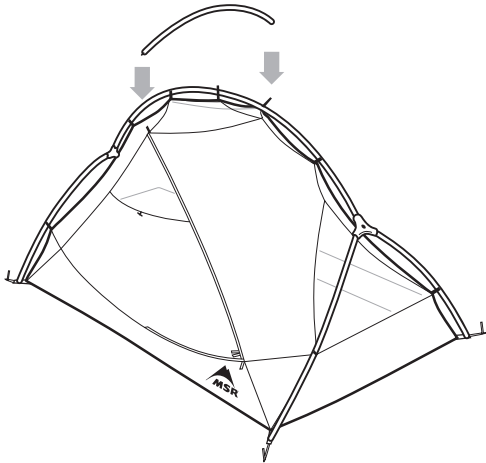

HUBBA HUBBA™ 1

Assembly Instructions

1

2

3

4

MOUNTAIN SAFETY RESEARCH®

© 2021 Cascade Designs, Inc.
4000 First Avenue South
Seattle, WA 98134 USA
1-800-531-9531 | 1-206-505-9500