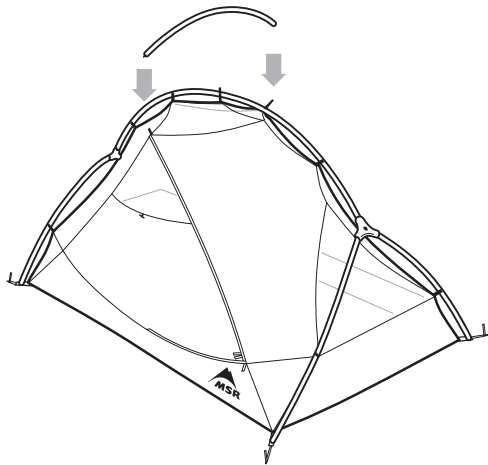

HUBBA HUBBA™ 2

Assembly Instructions

1

2

3

4

MOUNTAIN SAFETY RESEARCH®

© 2021 Cascade Designs, Inc.
4000 First Avenue South
Seattle, WA 98134 USA
1-800-531-9531 | 1-206-505-9500