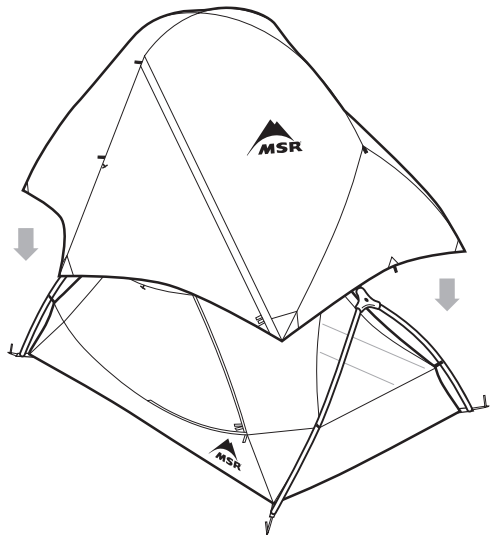

HUBBA HUBBA™ 2

Assembly Instructions

1

2

3

4

MOUNTAIN SAFETY RESEARCH®

© 2021 Cascade Designs, Inc.
4000 First Avenue South
Seattle, WA 98134 USA
1-800-531-9531 | 1-206-505-9500