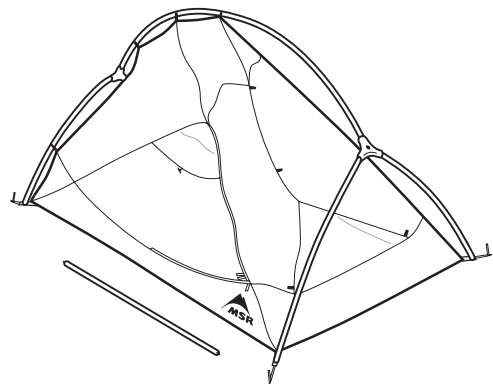

HUBBA HUBBA™ 2

Assembly Instructions

1

2

3

4

MOUNTAIN SAFETY RESEARCH®

© 2021 Cascade Designs, Inc.
4000 First Avenue South
Seattle, WA 98134 USA
1-800-531-9531 | 1-206-505-9500