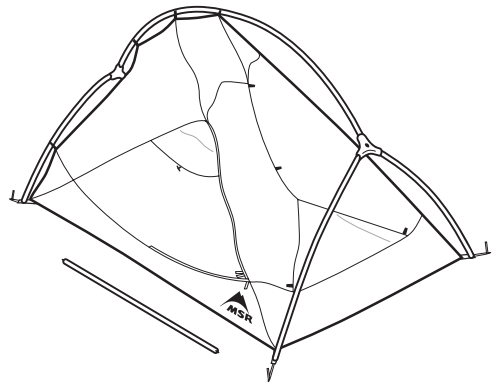

HUBBA HUBBA™ 3

Assembly Instructions

1

2

3

4

MOUNTAIN SAFETY RESEARCH®

© 2021 Cascade Designs, Inc.
4000 First Avenue South
Seattle, WA 98134 USA
1-800-531-9531 | 1-206-505-9500