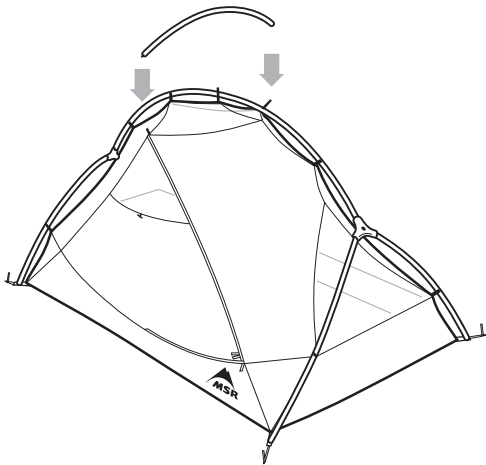

HUBBA HUBBA™ 3

Assembly Instructions

1

2

3

4

MOUNTAIN SAFETY RESEARCH®

© 2021 Cascade Designs, Inc.
4000 First Avenue South
Seattle, WA 98134 USA
1-800-531-9531 | 1-206-505-9500