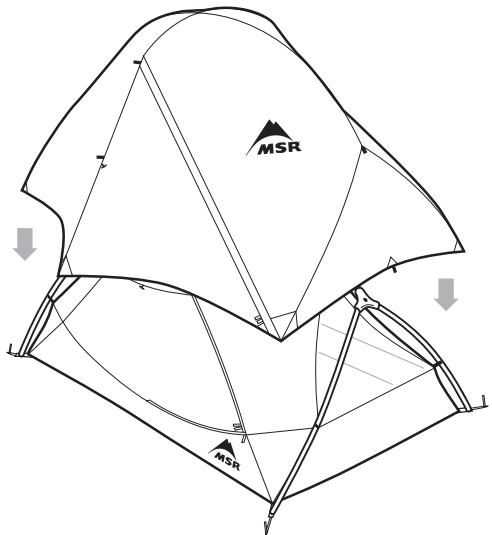

HUBBA HUBBA™ 3

Assembly Instructions

1

2

3

4

MOUNTAIN SAFETY RESEARCH®

© 2021 Cascade Designs, Inc.
4000 First Avenue South
Seattle, WA 98134 USA
1-800-531-9531 | 1-206-505-9500