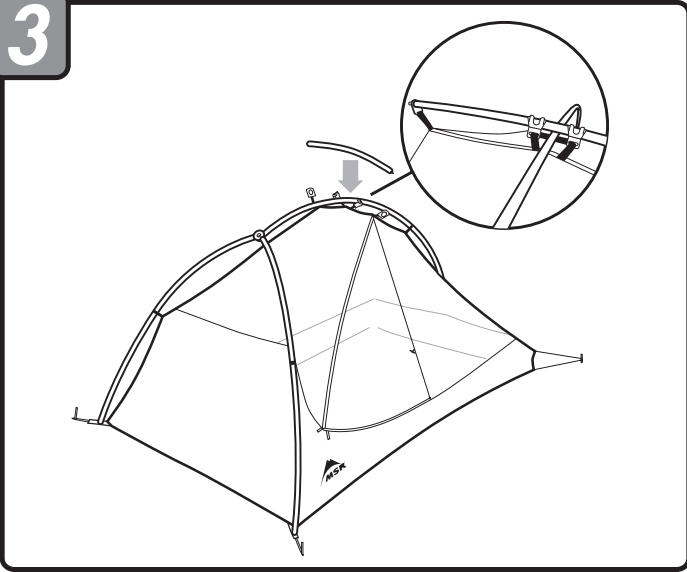

FREELITE™ 3

Assembly Instructions

1

2

3

4

MOUNTAIN SAFETY RESEARCH®

© 2021 Cascade Designs, Inc.
4000 First Avenue South
Seattle, WA 98134 USA
1-800-531-9531 | 1-206-505-9500