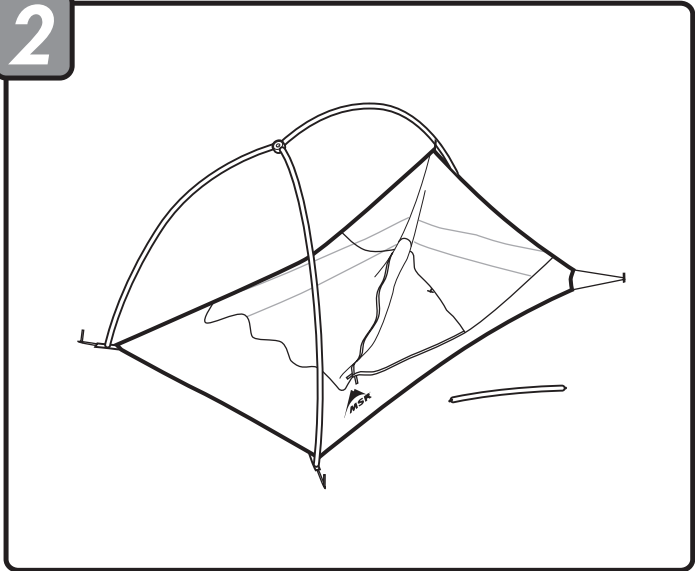

FREELITE™ 3

Assembly Instructions

1

2

3

4

MOUNTAIN SAFETY RESEARCH®

© 2021 Cascade Designs, Inc.
4000 First Avenue South
Seattle, WA 98134 USA
1-800-531-9531 | 1-206-505-9500