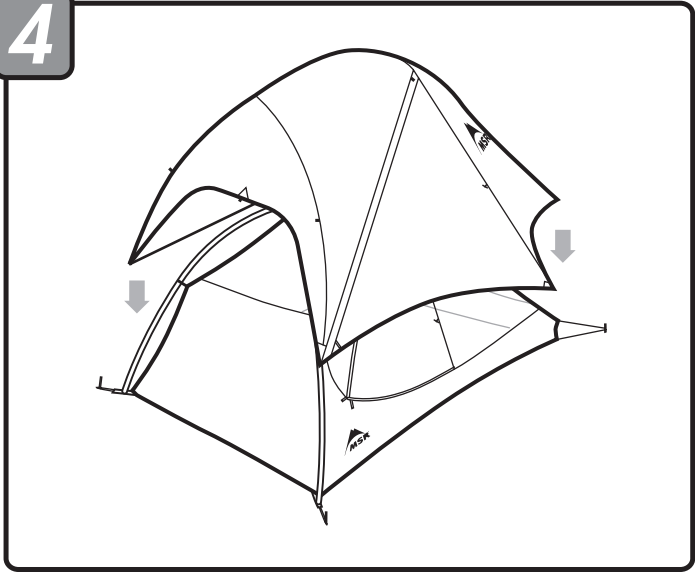

FREELITE™ 3

Assembly Instructions

1

2

3

4

MOUNTAIN SAFETY RESEARCH®

© 2021 Cascade Designs, Inc.
4000 First Avenue South
Seattle, WA 98134 USA
1-800-531-9531 | 1-206-505-9500