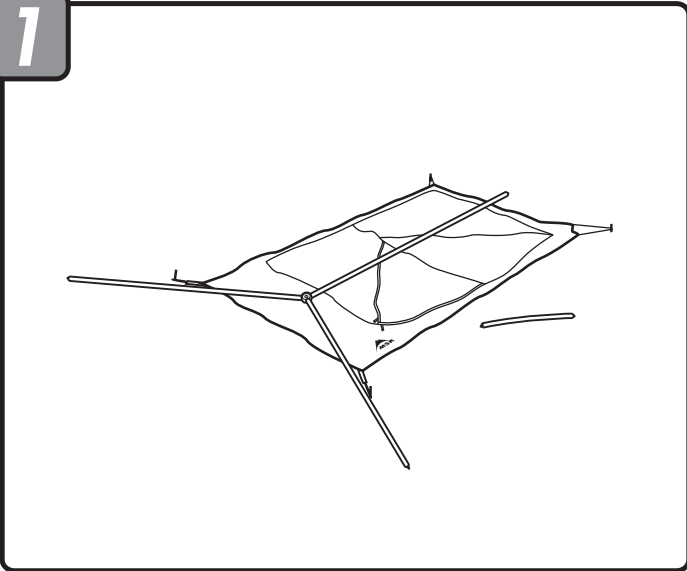

FREELITE™ 3

Assembly Instructions

1

2

3

4

MOUNTAIN SAFETY RESEARCH®

© 2021 Cascade Designs, Inc.
4000 First Avenue South
Seattle, WA 98134 USA
1-800-531-9531 | 1-206-505-9500