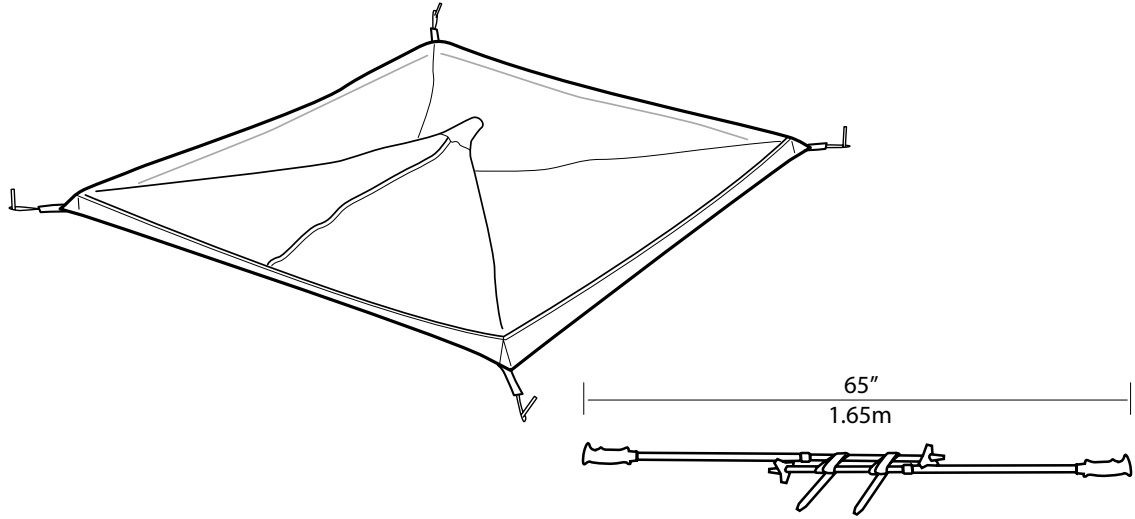

FRONT RANGE™ BUG/FLOOR INSERT

Assembly Instructions | Instructions de montage

1

2

3

MOUNTAIN SAFETY RESEARCH®

© 2020 Cascade Designs, Inc.
4000 First Avenue South
Seattle, WA 98134 USA
1-800-531-9531 | 1-206-505-9500