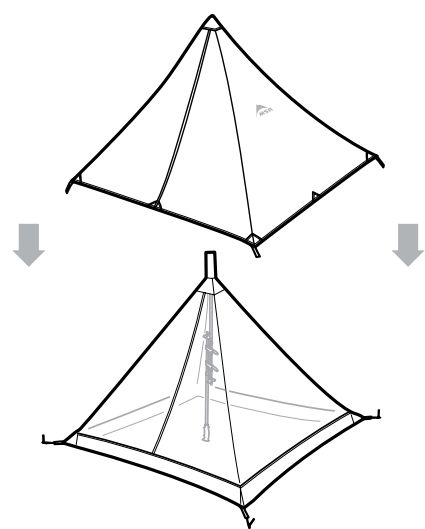

FRONT RANGE™ BUG/FLOOR INSERT

Assembly Instructions | Instructions de montage

1

2

3

MOUNTAIN SAFETY RESEARCH®

© 2020 Cascade Designs, Inc.
4000 First Avenue South
Seattle, WA 98134 USA
1-800-531-9531 | 1-206-505-9500