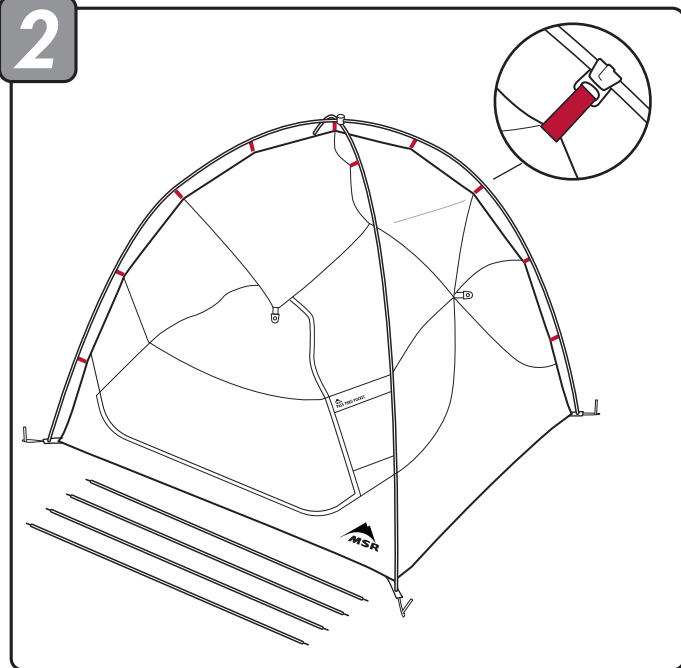

## Assembly Instructions

1

2

3

4

10% nylon/nylon, 25% polyurethane/polyuréthane, 65% polyester/polyester

MOUNTAIN SAFETY RESEARCH®

© 2023 Cascade Designs, Inc.  
4000 First Avenue South  
Seattle, WA 98134 USA  
1-800-531-9531 | 1-206-505-9500