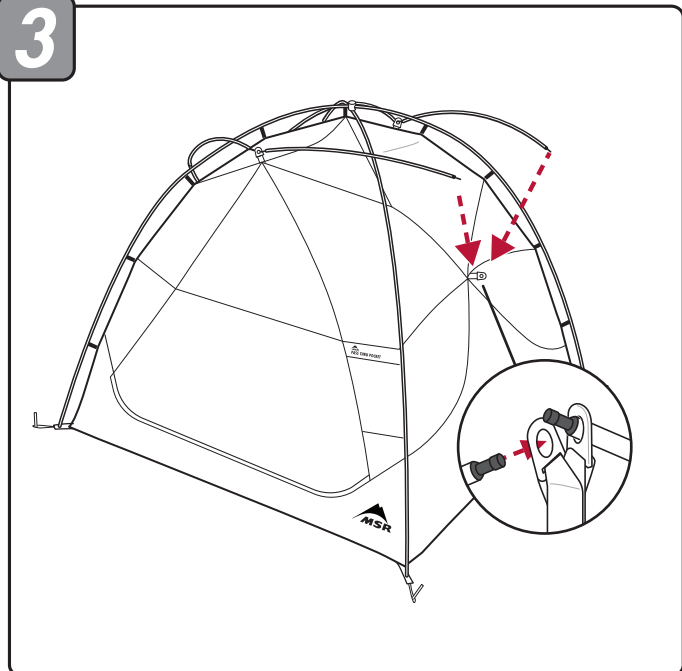

## Assembly Instructions

1

2

3

4

10% nylon/nylon, 25% polyurethane/polyuréthane, 65% polyester/polyester

MOUNTAIN SAFETY RESEARCH®

© 2023 Cascade Designs, Inc.  
4000 First Avenue South  
Seattle, WA 98134 USA  
1-800-531-9531 | 1-206-505-9500