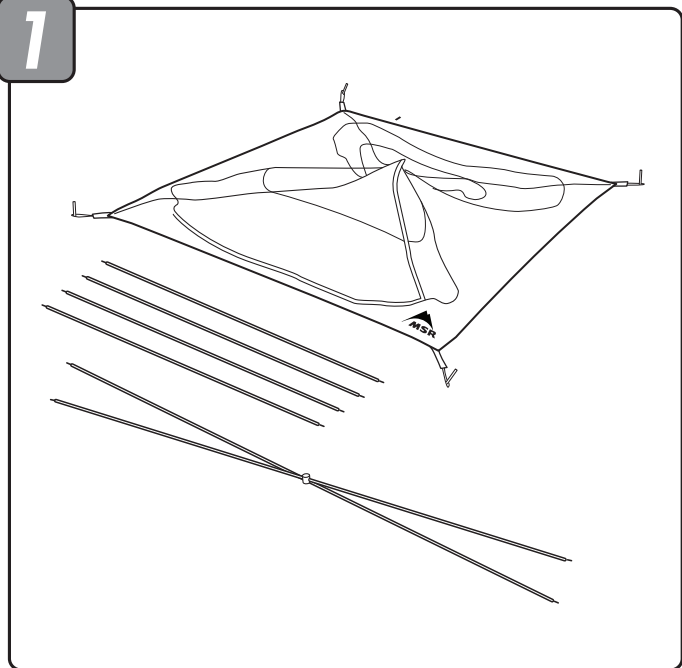

## Assembly Instructions

1

2

3

4

10% nylon/nylon, 25% polyurethane/polyuréthane, 65% polyester/polyester

MOUNTAIN SAFETY RESEARCH®

© 2023 Cascade Designs, Inc.  
4000 First Avenue South  
Seattle, WA 98134 USA  
1-800-531-9531 | 1-206-505-9500