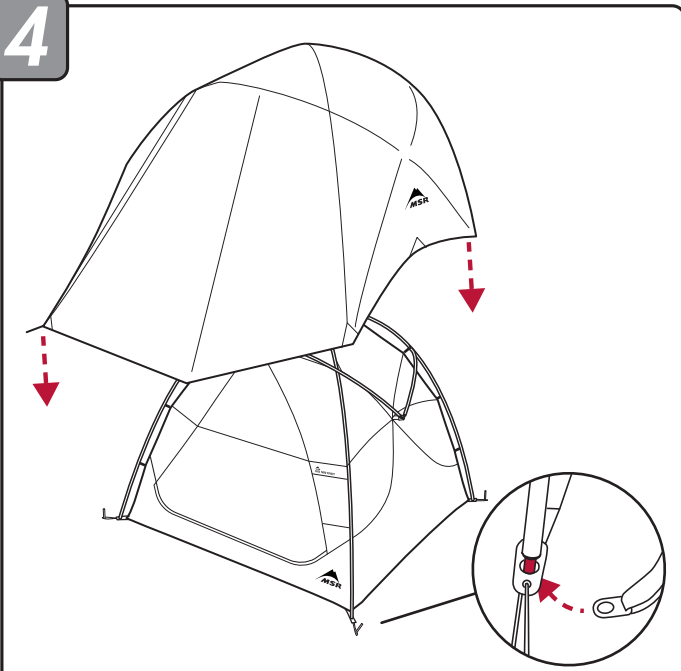

## Assembly Instructions

1

2

3

4

10% nylon/nylon, 25% polyurethane/polyuréthane, 65% polyester/polyester

MOUNTAIN SAFETY RESEARCH®

© 2023 Cascade Designs, Inc.  
4000 First Avenue South  
Seattle, WA 98134 USA  
1-800-531-9531 | 1-206-505-9500